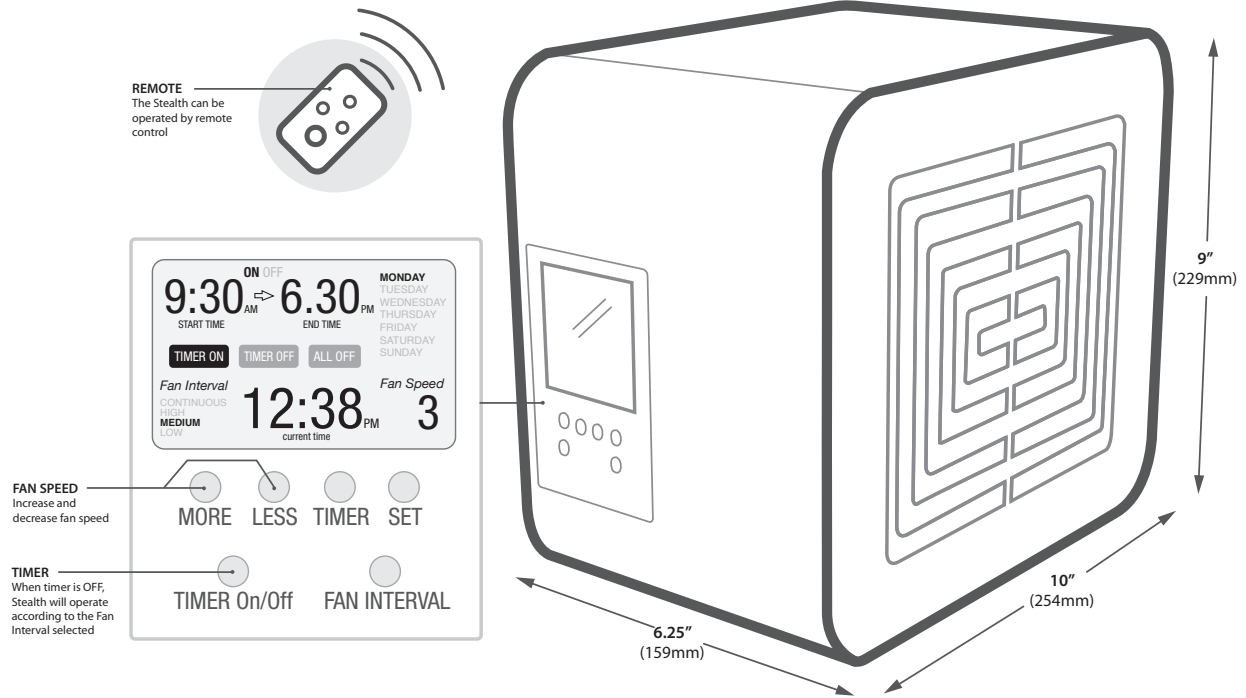

STEALTH

Floor or wall placement

The Stealth has been designed with an integrated stand enabling it to be placed either on the floor or elevated surface. Use the wall mount for higher multidirectional permanent installation option.

Space

The Hyscent Stealth can fragrance a space of approximately 3,500 sq. ft. The installation and placement of the Stealth is paramount to achieving maximum coverage.

Lasting Fragrance

Advanced Polymer Absorption Technology (APAT) ensures the Stealth refills will last for up to 30 days dependent upon user settings.

Color & Style

Designed for today's "gadget conscious" world, the Stealth is a welcome addition to any decor. A clear departure from the boxy styling in use today, the Stealth stands alone as a tasteful, elegant solution for your fragrancing needs. Stealth is available in either WHITE or BLACK. Refill cartridges and wall mounts are available in WHITE.

Environmentally Friendly

Hyscent refills are made from a proprietary blended polymer infused with pure fragrance oils and pure essential oils. The absence of propellants and harmful solvents make Hyscent refills the "eco" conscious solution for your fragrancing needs. Your customer will smell only pure fragrance oil and NOT propellants and harmful solvents that diminish the character and efficacy of the fragrance.

Controllability

Digital timer programmability, six port refill compartment, seven fan speeds and remote control operation, makes the Stealth the best choice for your large spaces.